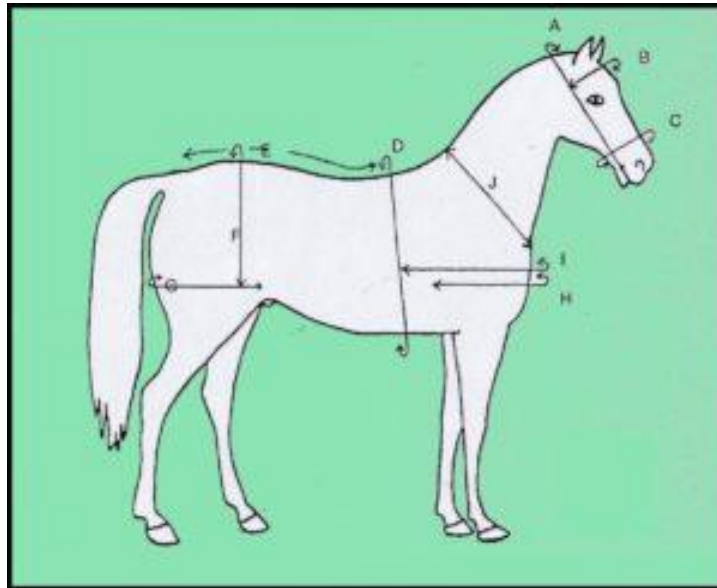

Measuring and Fitting Harness-Single-Pony

Print out the page to record your measurements

A: _____ cm Corner of mouth to corner of mouth

B: _____ cm Browband (inside measurement)

C: _____ cm Noseband

D: _____ cm Belly girth

E: _____ cm From pad to tail root

F: _____ cm Over the croup

G: _____ cm From flank to flank

H: _____ cm From wither strap to wither strap

J: _____ cm Neck length