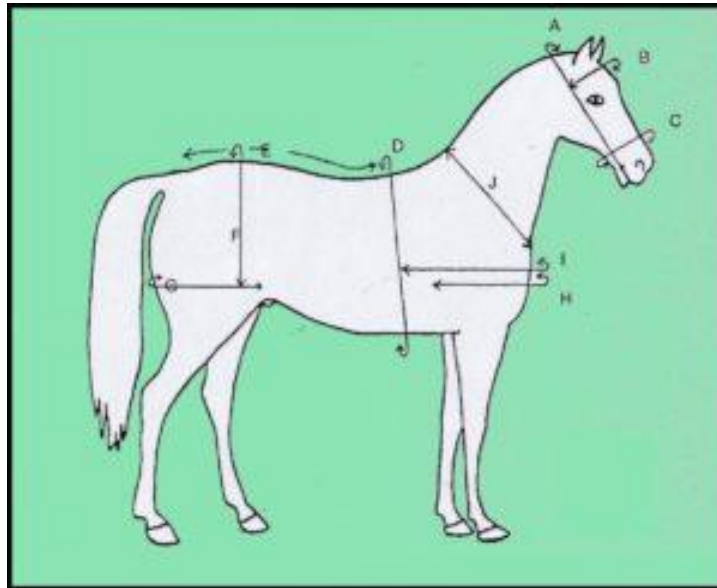

## Measuring and Fitting Harness-Pairs-Pony

Print out the page to record your measurements

A: \_\_\_\_\_ cm Corner of mouth to corner of mouth

B: \_\_\_\_\_ cm Browband (inside measurement)

C: \_\_\_\_\_ cm Noseband

D: \_\_\_\_\_ cm Belly girth

E: \_\_\_\_\_ cm From pad to tail root

F: \_\_\_\_\_ cm Over the croup

G: \_\_\_\_\_ cm From flank to flank

H: \_\_\_\_\_ cm From shoulder to shoulder

I: \_\_\_\_\_ cm From shoulder to shoulder

J: \_\_\_\_\_ cm Neck length